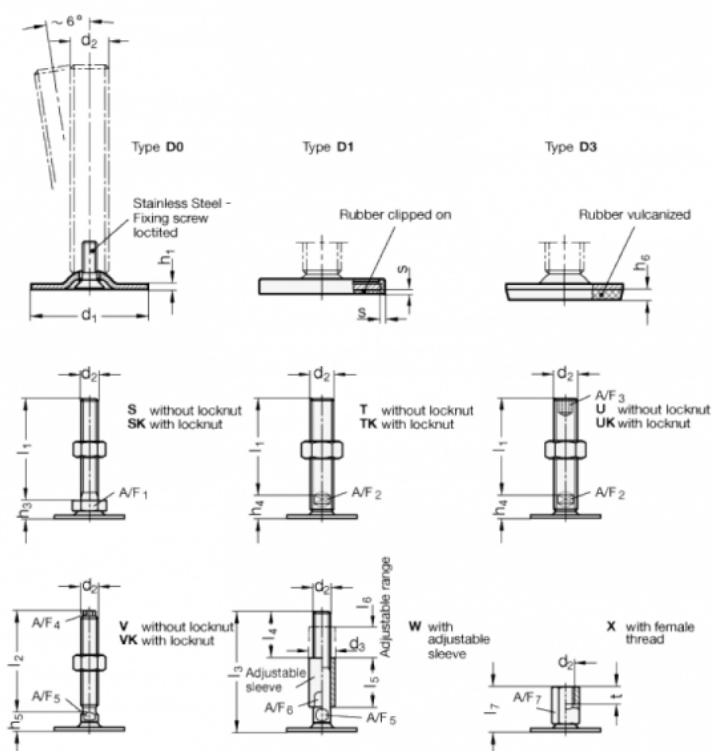

Article number: 204150M1675D0UK

Description: E+G levelling foot
GN 41-50-M16-75-D0-UK

Note: UK With nut, Hexagon socket at the top, Wrench flat at the bottom

Measures

A/F2 = 12

s =

A/F3 = 8

d1 = 50

d2 = M16

h1 = 2.5

h4 = 17

h6 =

l1 = 75